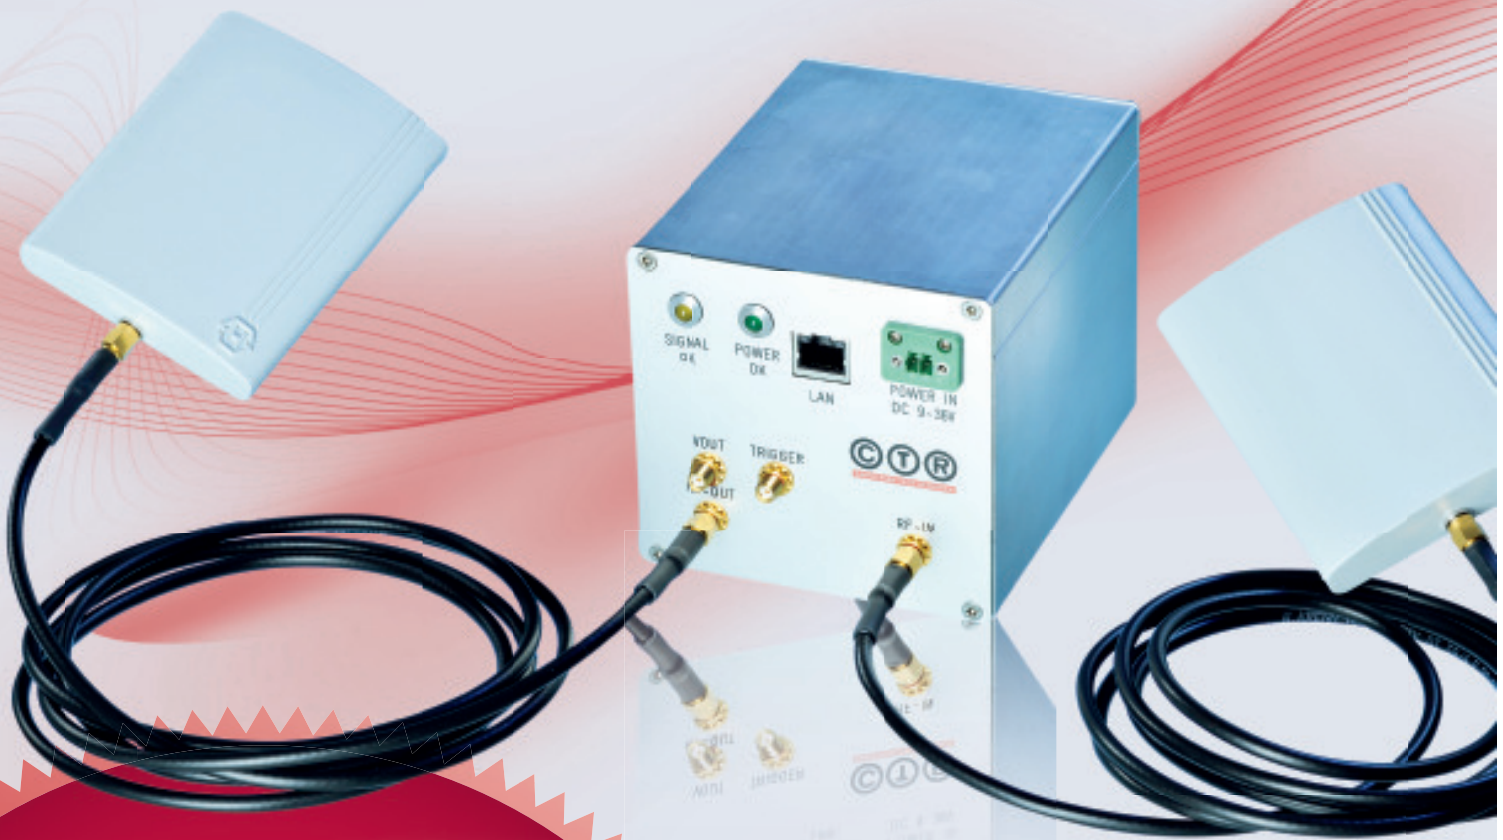

New Members of CTR's Surface Acoustic Wave Reader Family:

Fast-Reader (FMCW)

NEW

- ▶ Fast SAW-Reader
- ▶ Reading time: 10ms
- ▶ External trigger
- ▶ Speed of objects up to 100m/sec

CARINTHIAN TECH RESEARCH